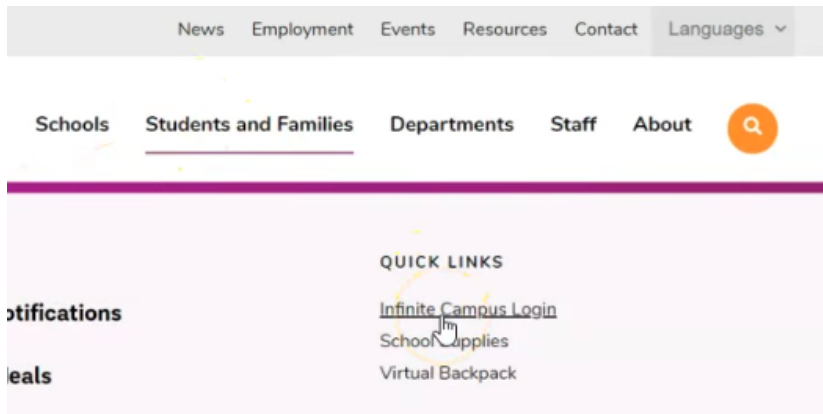

How to View Elementary Report Cards from the Parent Portal

1. Visit the District website: **crschools.us**
2. Hover over **Students and Families**
3. Select **Infinite Campus Login**

4. Scroll down and select **Login to Infinite Campus**
5. Select **Campus Parent**