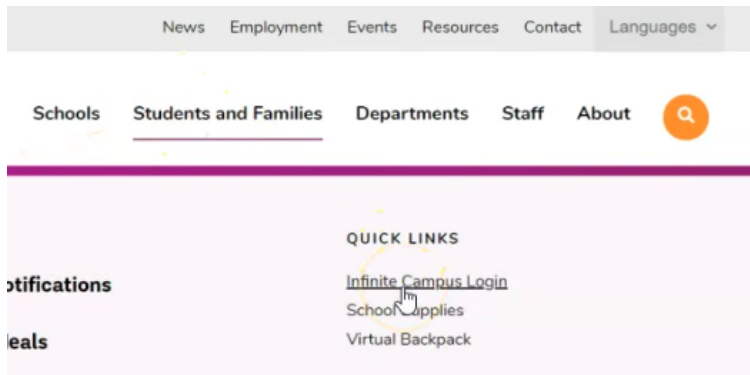

## How to View Elementary Report Cards from the Parent Portal

1. Visit the District website: [crschools.us](https://crschools.us)
2. Hover over **Students and Families**
3. Select **Infinite Campus Login**

4. Scroll down and select **Login to Infinite Campus**
5. Select **Campus Parent**

6. Log in with your **parent username and password**.
7. From the parent portal menu,  
Select **Documents**  
Select **School Year 25-26**  
Select **2025-2026 1st Semester REPORT CARD**.